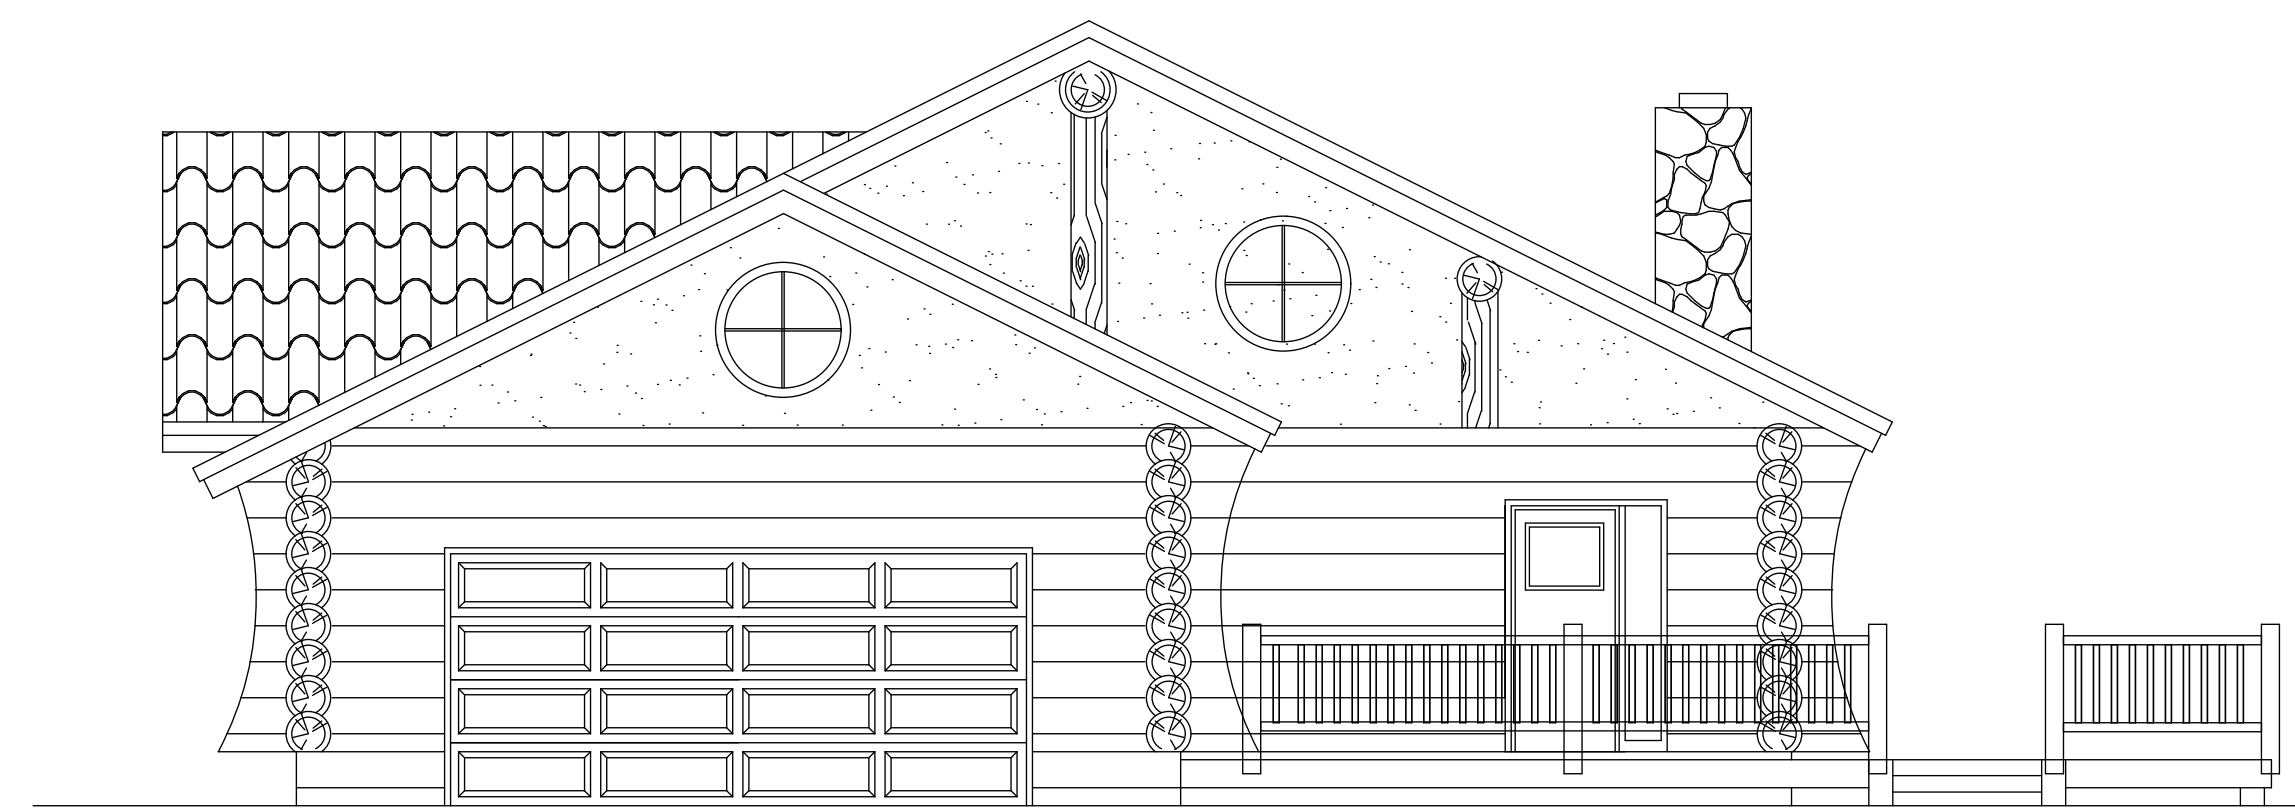

FRONT ELEVATION

MAIN FLOOR PLAN

2080 SQ FT

RIGHT ELEVATION

Federal copyright laws protect all designs and drawings prepared by Imagine Log Homes. Plans shall NOT BE Copied, changed or disclosed in any form without the written approval from Imagine Log Homes. All designs and drawings are the property of Imagine Log Homes and any known violations will be prosecuted.

CLASSIC PLAN

2080

SHEET

A1