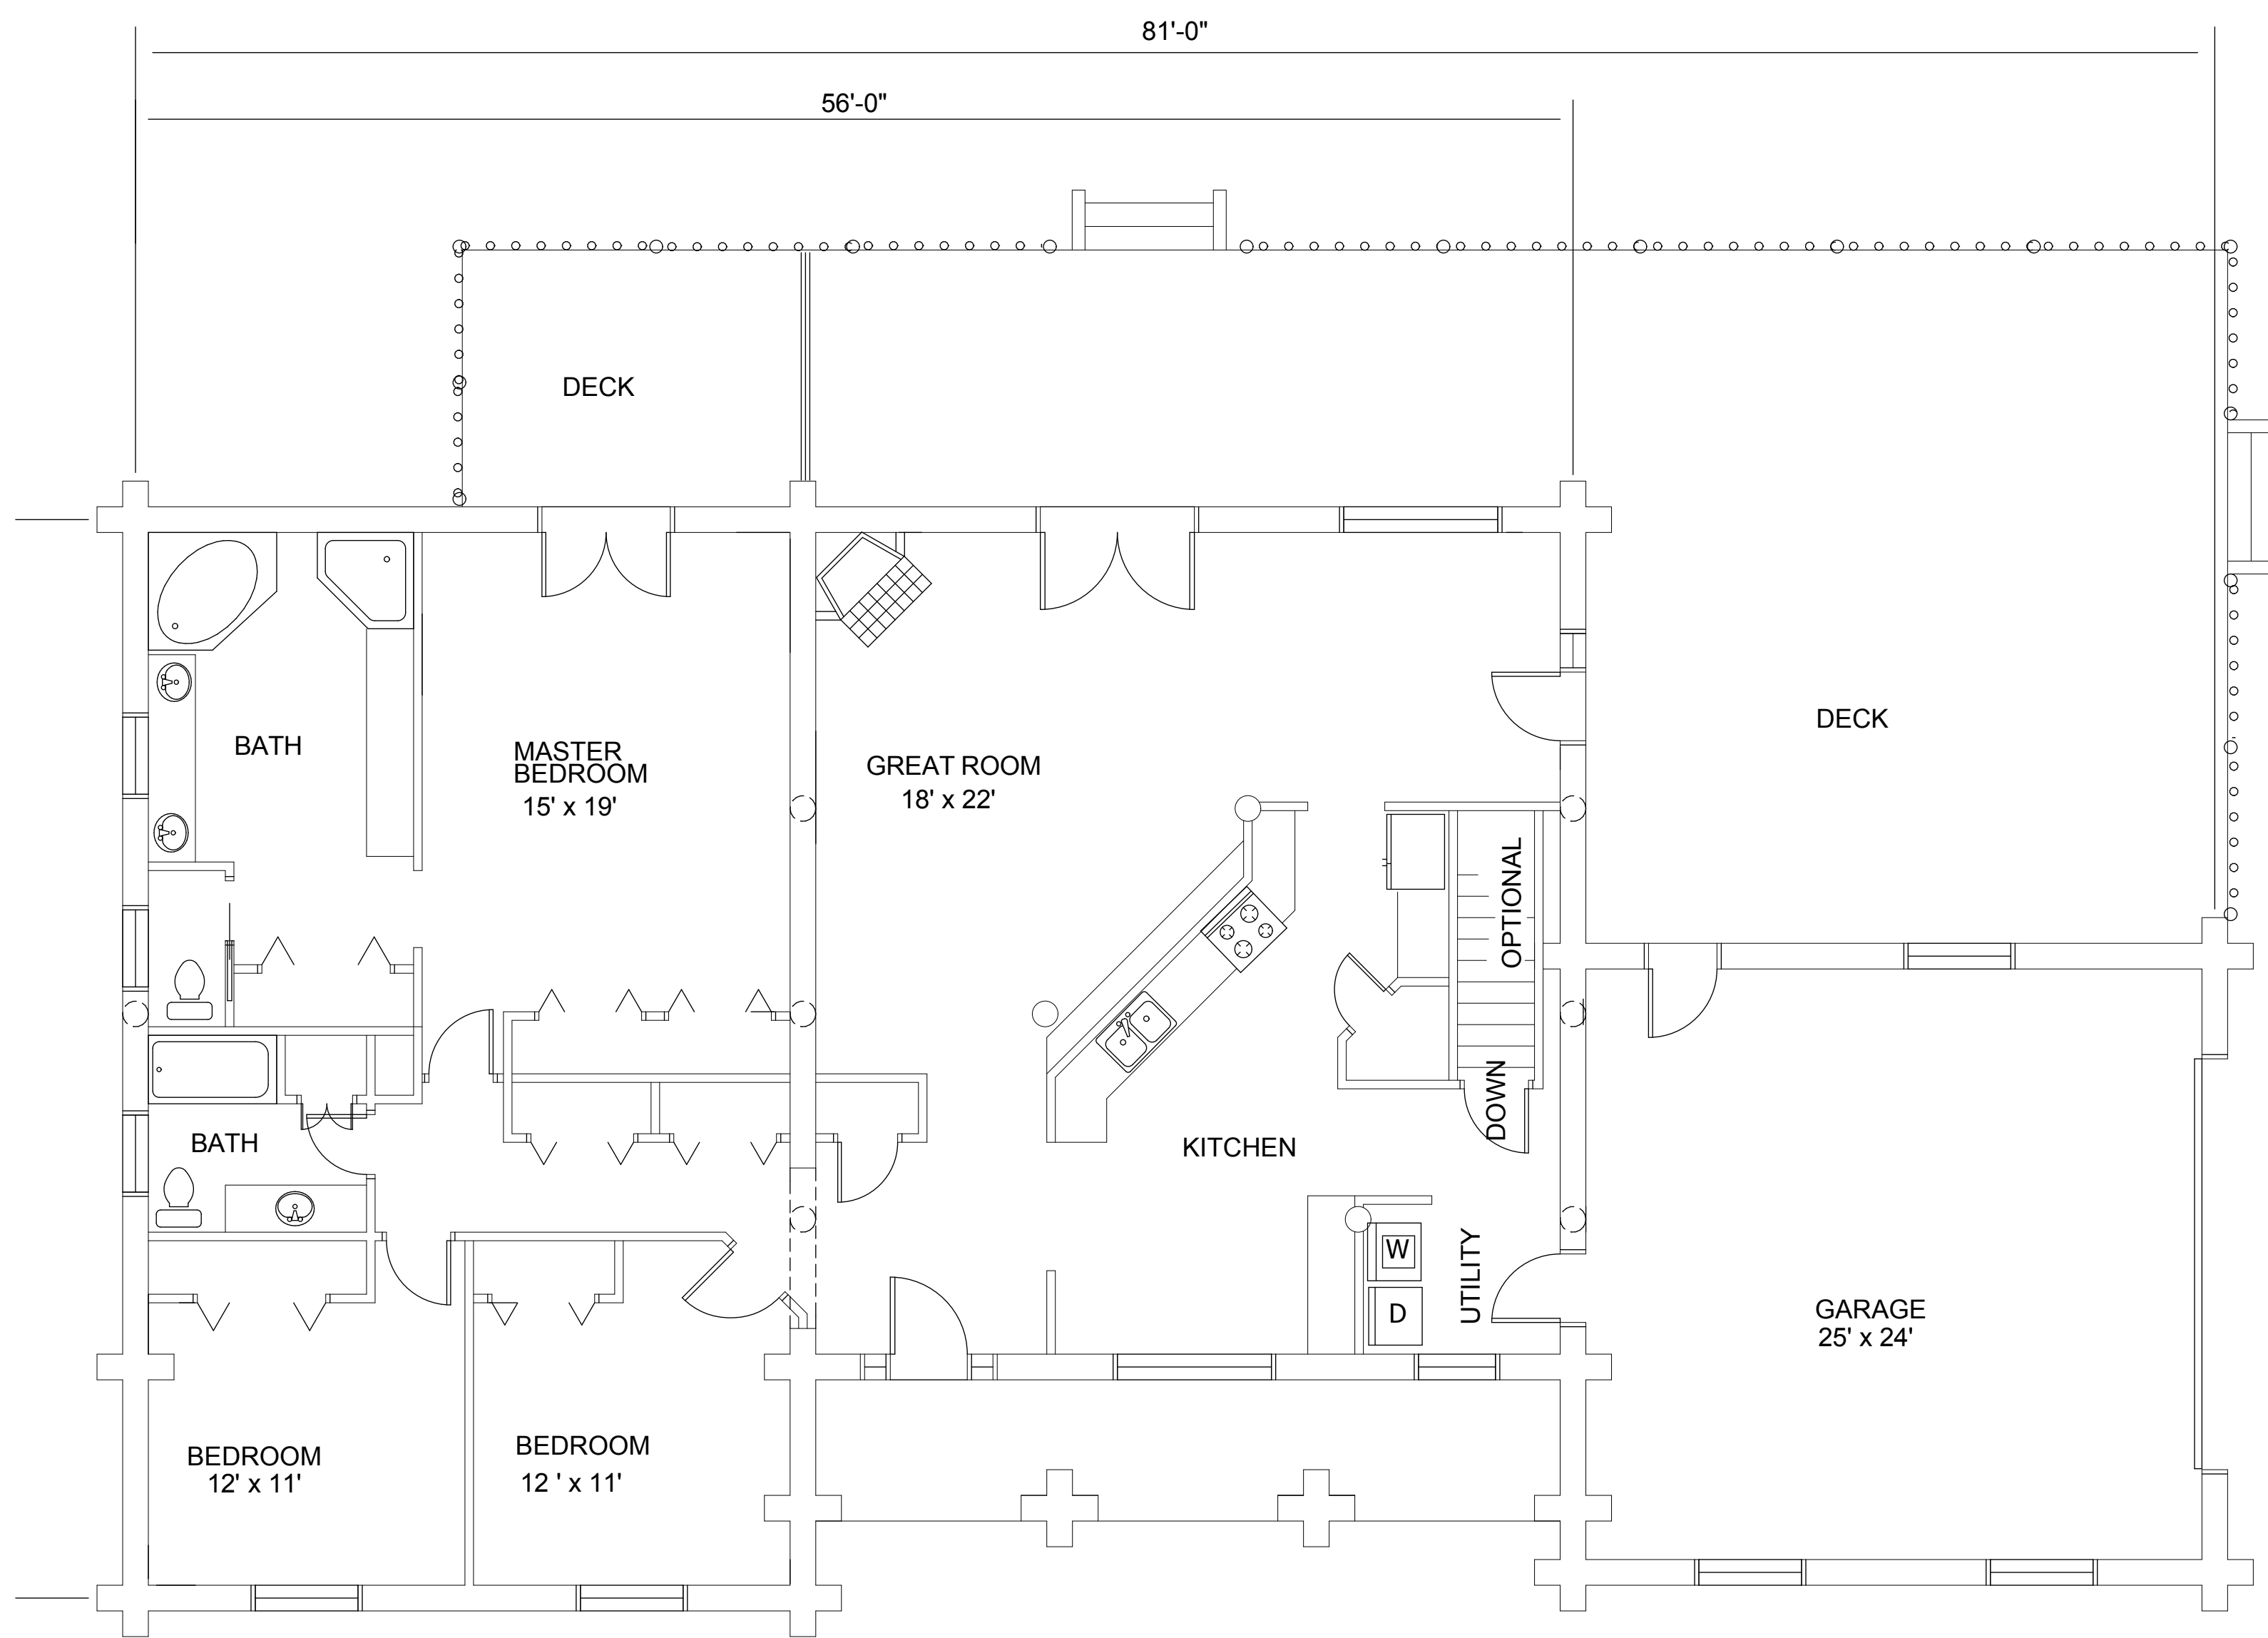

FRONT ELEVATION

MAIN FLOOR PLAN

2080 SQ FT

RIGHT ELEVATION

Federal copyright laws protect all designs and drawings prepared by Imagine Log Homes. Plans shall NOT BE Copied, changed or disclosed in any form without the written approval from Imagine Log Homes. All designs and drawings are the property of Imagine Log Homes and any known violations will be prosecuted.

CLASSIC PLAN

2080

SHEET

A1